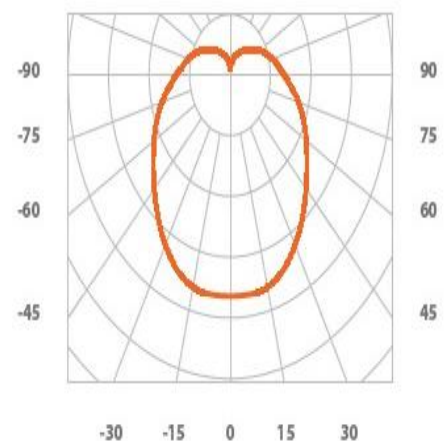

➤ Lighting Diagram

Sankou Technology Co.,LTD

TEL:+ 886-3-3620863 E-MAIL: sales@sankou.com.tw

For more information, please visit our website: www.sankou.com.tw

2F, No.33, Hsing Pang Rd., Kuei-Shan Industrial District, Taoyuan Country 330, Taiwan.