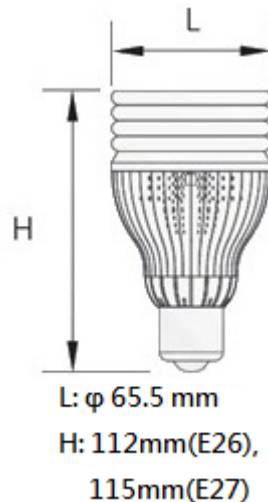

For all the reasons above, our products are "Long Life."

LED 14W Bulb Specifications

Product Number	LBE27-14T1A-C0	LBE27-14T1A-W0
Power Consumption	14W ± 10%	14W ± 10%
Output Voltage	46V@300mA	33V@300mA
AC Input Voltage	100V~240V	100V~240V
Field Angle	300°	300°
Color Temperature	5500 ± 300K	3000 ± 200K
Chip Lumens	1400 ± 10%Lm	1050 ± 10%Lm
CRI	70	80
Power Factor	>0.99	>0.99
Equilibrium Temp.	60°C	60°C

Features

- ✧ Wide Angle
- ✧ Low Light Decay
- ✧ Low Heat
- ✧ 2 Year Warranty
- ✧ Made in Taiwan

Applications

- ✓ Office
- ✓ House
- ✓ Store
- ✓ Interior Space

➤ Product Picture

➤ Product Dimension

Net Weight: 135g ±10%